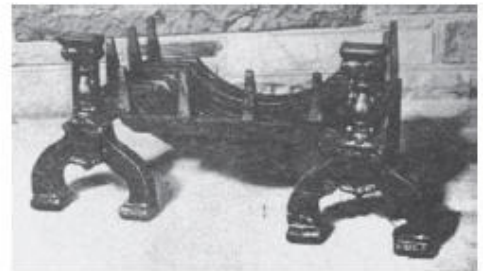

# cast iron grates & dog irons

Saddle Grate & Daisy Dogs  
36" x 16½"

Saddle Grate & Angel Dogs  
18" x 12"

Saddle Grate & Cherub Dogs  
18" x 12"

Saddle Grate & Wheatshaf Dogs  
18" x 12"

Saddle Grate & Gothic Dogs  
24" x 14"