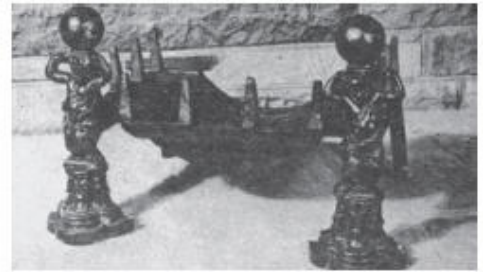

Saddle Grate & Cherub Dogs
18" x 12"