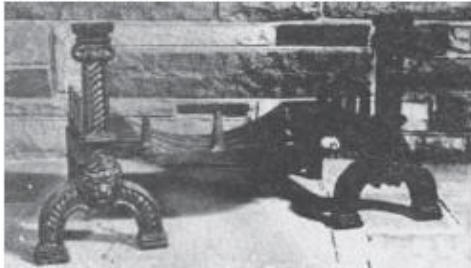

other items

Saddle Grate & Lion Head Dogs
24" x 14"