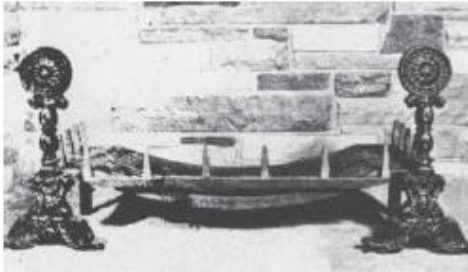

cast iron grates & dog irons

Saddle Grate & Daisy Dogs
36" x 16½"