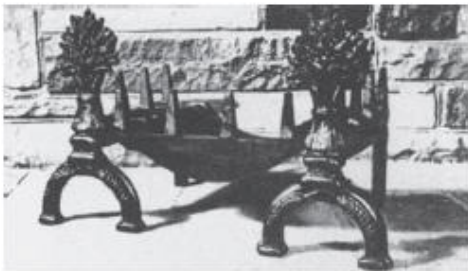

# cast iron grates & dog irons

Saddle Grate & Daisy Dogs  
36" x 16½"

Saddle Grate & Angel Dogs  
18" x 12"

Saddle Grate & Cherub Dogs  
18" x 12"

Saddle Grate & Wheatshaf Dogs  
18" x 12"

Saddle Grate & Gothic Dogs  
24" x 14"